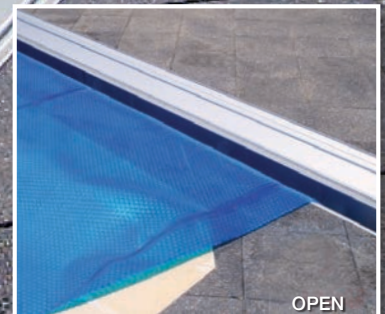

ELITE

Inground Hideaway® Pool Cover System

Award Winning Hideaway® System

AUSTRALIAN
MADE

Your pool blanket & roller
are hidden away here
underneath the aluminium lid

The New Generation Elite Hideaway®. Easy on the eye, easy to use.

Easy on the eye, easy to use... that's Elite Hideaway® Pool Covers. When your pool cover is not in use the cover is stored neatly away out of sight. It's easy to operate, simply lift the lid and pull out the solar blanket with Elites exclusive detachable "Pull cord system".

When storing simply pop the (no need to bend over) handle onto the special 90° gear box and turn. It's that easy!

The other unique benefit is this range can be easily installed to new and most existing pools of almost any shape and size. The award winning Elite Hideaway® Pool Cover not only is aesthetically pleasing but it saves time, money and our most precious resource, water. Plus adds resale value to your home! Out of sight and out of mind, that's the Elite Hideaway® difference.

- Marine Grade anodized aluminium lid. For ease of use & longevity.
- Fully engineered self-supporting underground enclosure system.
- Designed and built in Australia for Australian conditions.
- Blanket is stored away, out of sight when not in use (this extends the pool blanket life).
- Save time, money and add value to your home.
- Manual (handle) or automatic remote control option.
- To open - lift the lid and simply pull out the pool cover when required (one person operation).
- To close - wind blanket back into the box placing long handle onto 90° gear box and turning, when complete place handle inside the box.
- DIY installation or we can install for you.